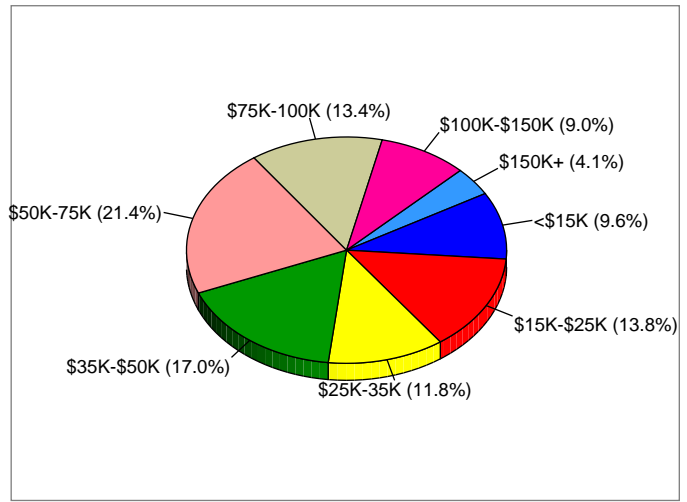

ZIP: 54981 Waupaca, WI

Households

2006 Households by Income

2006 Population by Age

2006 Owner Occupied HUs by Value

2006 Employed 16+ by Occupation

2006 Population by Race

2006 Percent Hispanic Origin: 2.3%