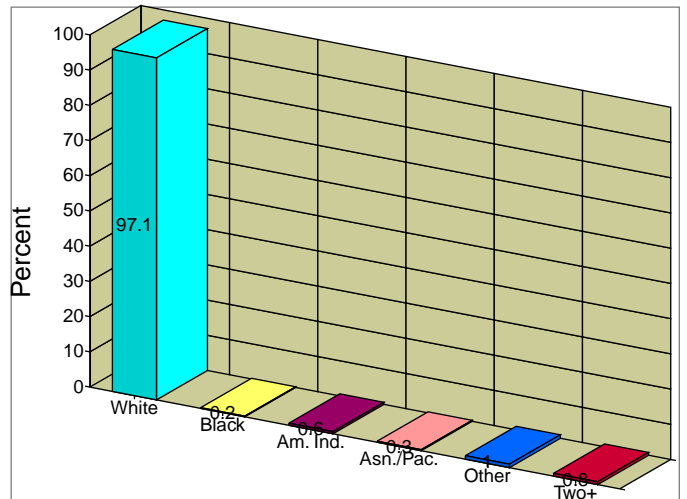

ZIP: 54981 Waupaca, WI

Households

2006 Households by Income

2006 Population by Age

2006 Owner Occupied HUs by Value

2006 Employed 16+ by Occupation

2006 Population by Race

2006 Percent Hispanic Origin: 2.3%