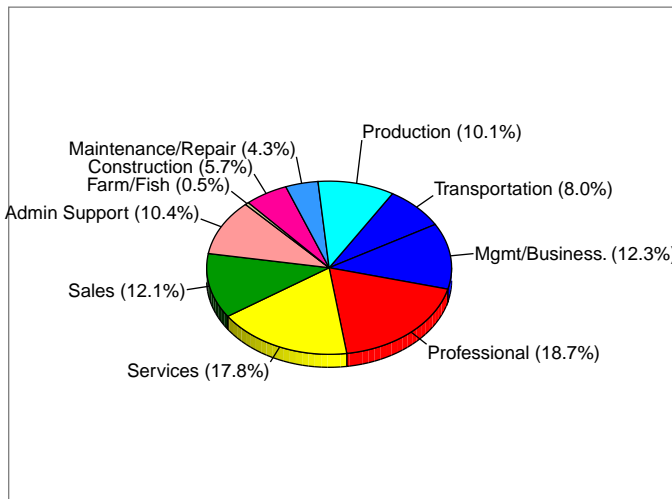

ZIP: 54981 Waupaca, WI

Households

2006 Households by Income

2006 Population by Age

2006 Owner Occupied HUs by Value

2006 Employed 16+ by Occupation

2006 Population by Race

2006 Percent Hispanic Origin: 2.3%