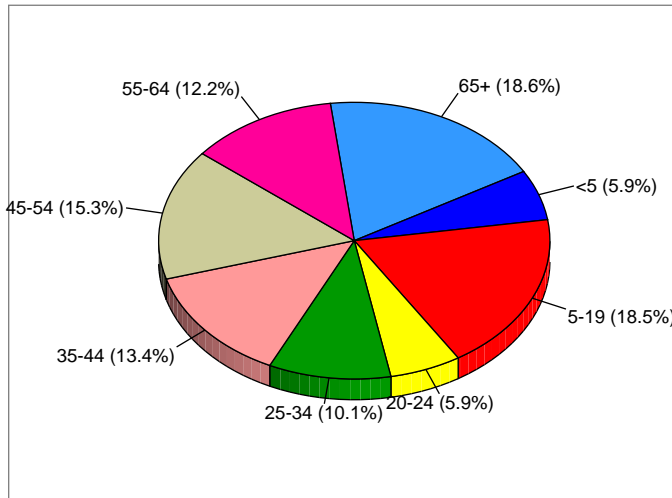

ZIP: 54981 Waupaca, WI

Households

2006 Households by Income

2006 Population by Age

2006 Owner Occupied HUs by Value

2006 Employed 16+ by Occupation

2006 Population by Race

2006 Percent Hispanic Origin: 2.3%