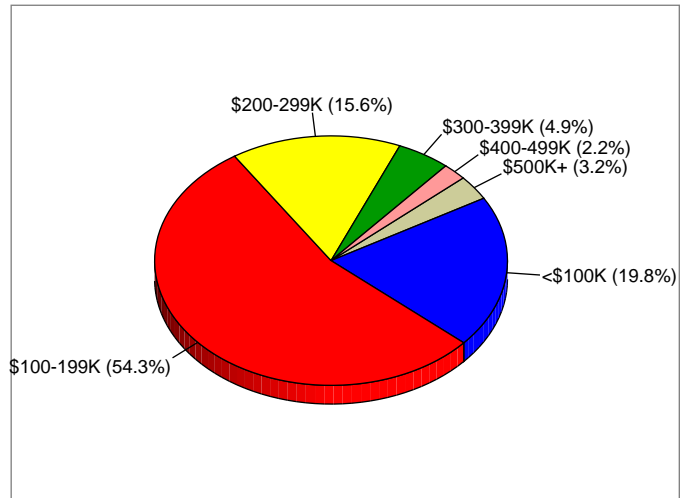

ZIP: 54981 Waupaca, WI

Households

2006 Households by Income

2006 Population by Age

2006 Owner Occupied HUs by Value

2006 Employed 16+ by Occupation

2006 Population by Race

2006 Percent Hispanic Origin: 2.3%