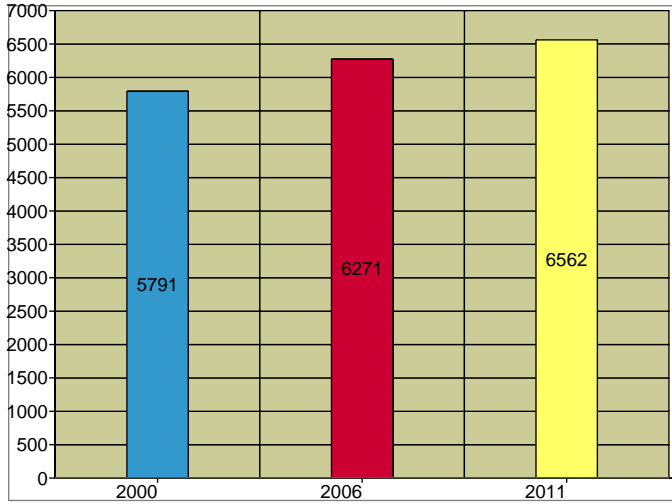

ZIP: 54981 Waupaca, WI

Households

2006 Households by Income

2006 Population by Age

2006 Owner Occupied HUs by Value

2006 Employed 16+ by Occupation

2006 Population by Race

2006 Percent Hispanic Origin: 2.3%