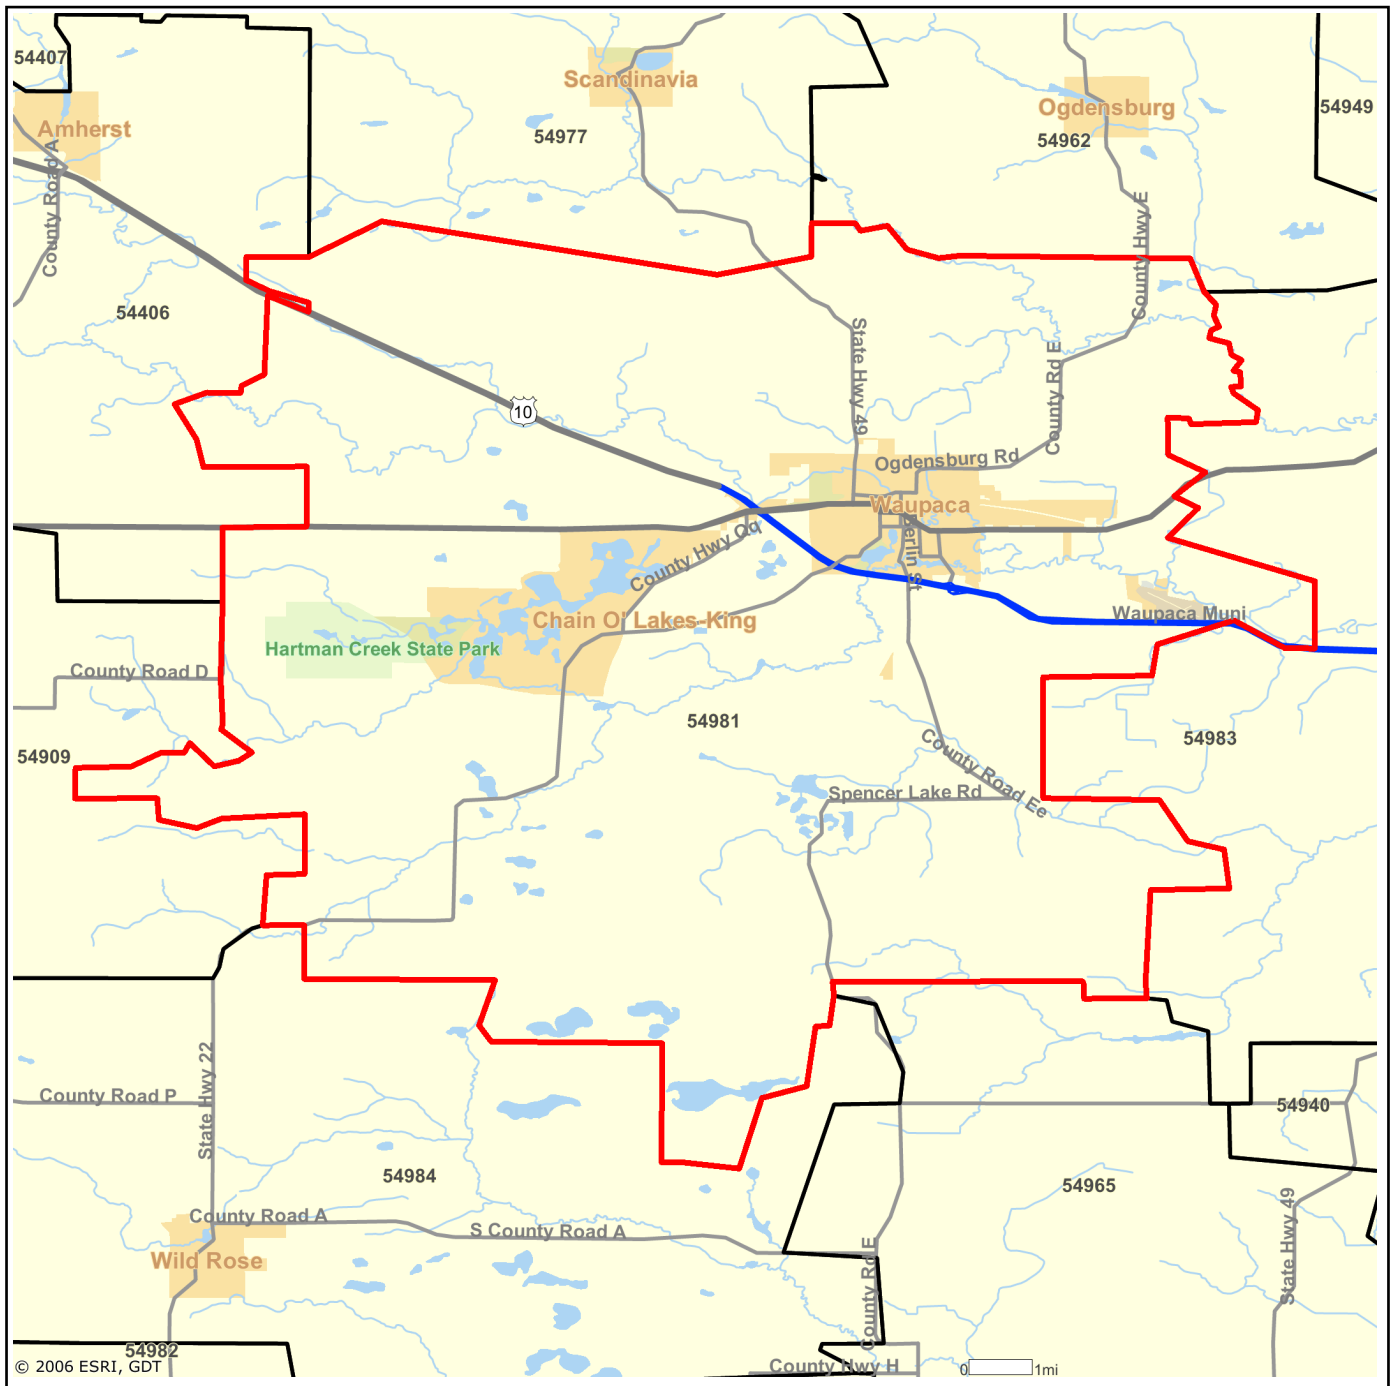

# Standard Map

Prepared by WCEDC

December 7, 2006

ZIP: 54981 Waupaca, WI